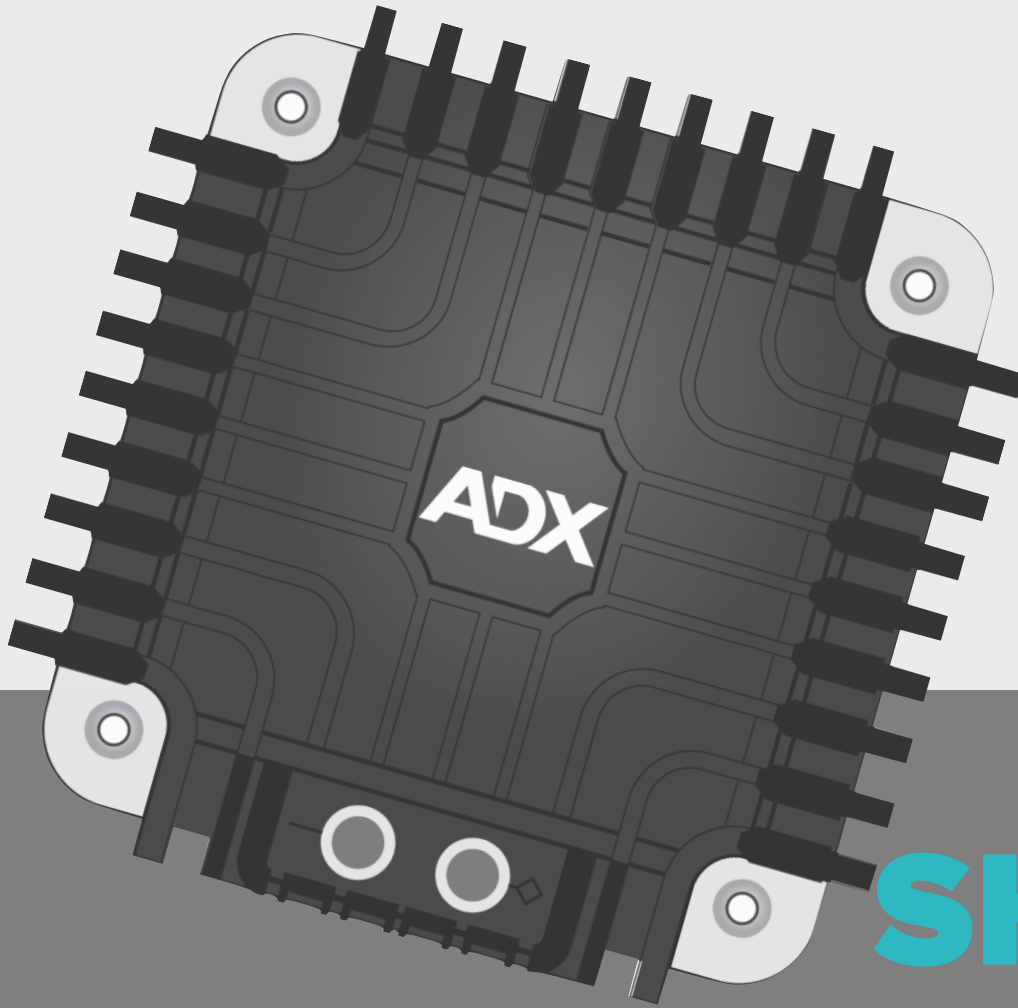

ADX MAXIMUS

THE EPIC BASS SHAKER

Feel every rumble of the Formula One race car or shattering explosions while watching your favorite sporting events, movie or playing the latest video game. The RIVA Maximus elevates your media viewing experience so you feel every moment of the action.

Designed by the creator of the original bass shaker, now redesigned using FEA (finite element analysis) technology to maximize not only the performance but expand the tonality of the vibrational force and impact while minimizing the extraneous noise. Our advanced electromagnetic design provides the highest sensitivity to deliver more amplifier choices and usage options. Grab onto your seat, hold on and experience all that you are currently missing!

TECH SPECS

- Frequency Range: 20 - 100Hz
- Impedance: 4 ohms
- Power Handling: 50W continuous

DIMENSIONS

- H: 65.5 mm (2.58 in)
- L: 140 mm (5.51 in)
- D: 140 mm (5.51 in)
- Weight: 1.56 kg (3.72 lbs)

MOUNTING DIMENSIONS