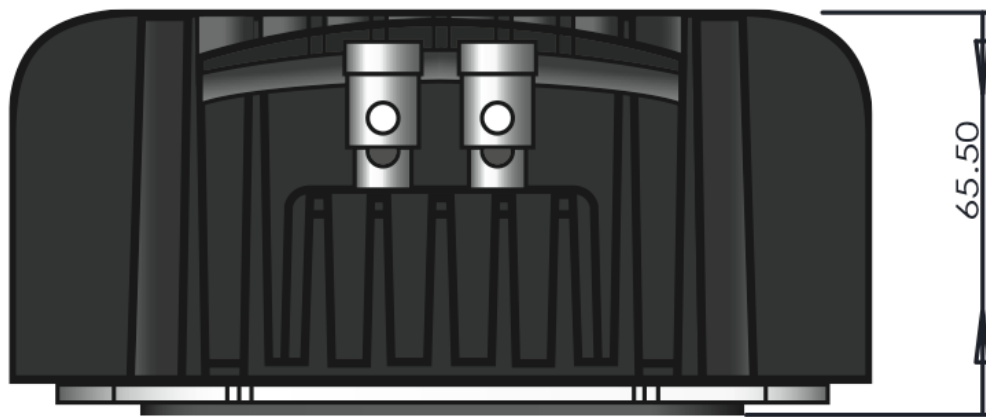

TECH SPECS

- Frequency Range: 20 - 100Hz
- Impedance: 4 ohms
- Power Handling: 50W continuous

DIMENSIONS

- H: 65.5 mm (2.58 in)
- L: 140 mm (5.51 in)
- D: 140 mm (5.51 in)
- Weight: 1.56 kg (3.72 lbs)

MOUNTING DIMENSIONS

101.5 mm (4.00 in) x
101.5 mm (4.00 in)

www.adxaudio.com

Designed and engineered in Southern California.
Features, specifications, and appearance are subject to change without notice.

ADX MAXIMUS

www.adxaudio.com