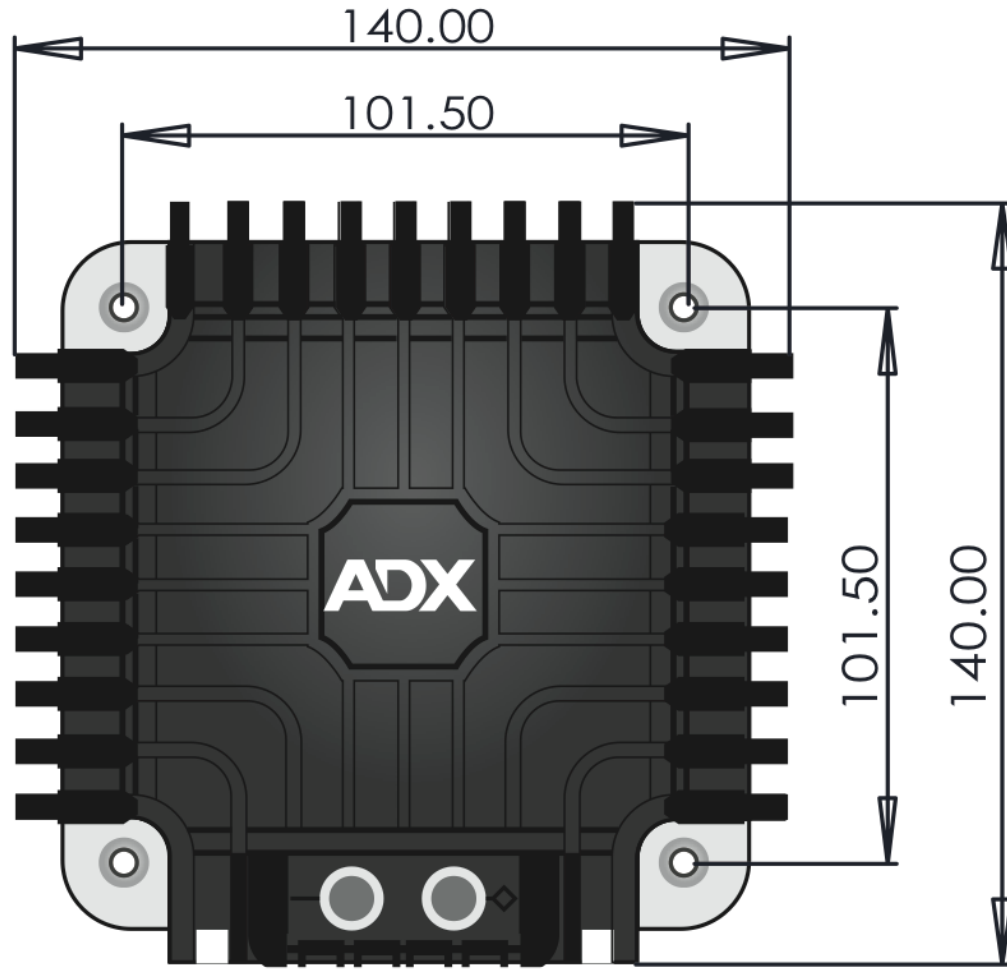

TECH SPECS

- Frequency Range: 20 - 100Hz
- Impedance: 4 ohms
- Power Handling: 50W continuous

DIMENSIONS

- H: 65.5 mm (2.58 in)
- L: 140 mm (5.51 in)
- D: 140 mm (5.51 in)
- Weight: 1.56 kg (3.72 lbs)

MOUNTING DIMENSIONS

101.5 mm (4.00 in) x
101.5 mm (4.00 in)

www.adxaudio.com

Designed and engineered in Southern California.
Features, specifications, and appearance are subject to change without notice.

ADX MAXIMUS

www.adxaudio.com